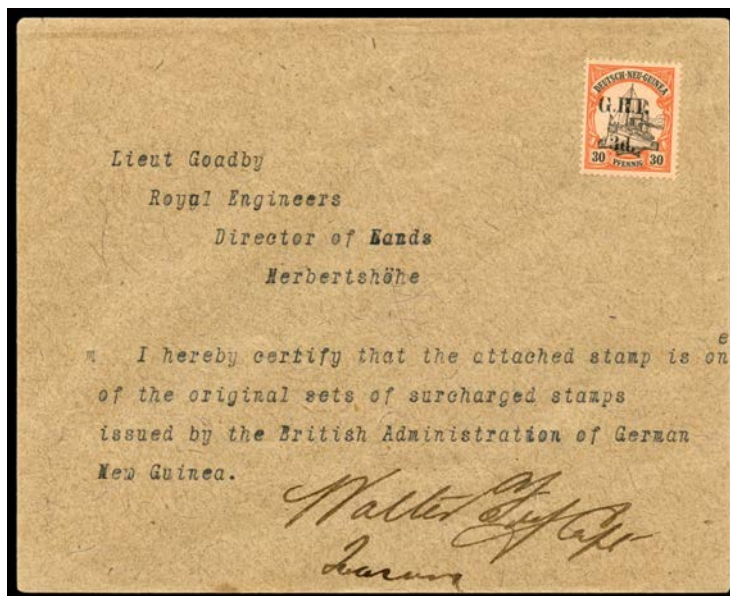

NEW GUINEA - 'G.R.I.' Overprints (continued)

Lot Type Grading Description

Est $A

Lot 982

1. 982 C A - '3d.' on 30pf black & orange/buff SG 8 (Cat £475) uncanceled on cover with typed 'I hereby certify that the attached stamp is one of the original sets of surcharged stamps issued by the British [sic] Administration of German New Guinea' & signed "Walter P Fry Capt/Treasurer".

750^T