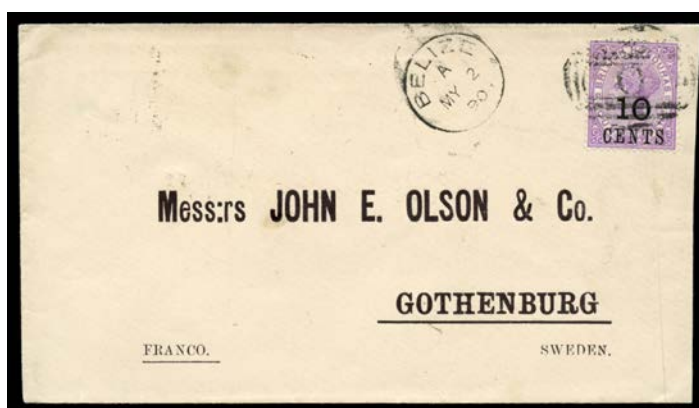

Lot 1191

1191 C A- **BRITISH HONDURAS:** 1890 philatelic cover to Gothenburg with '10/CENTS' on 4d mauve SG 28.

100^T